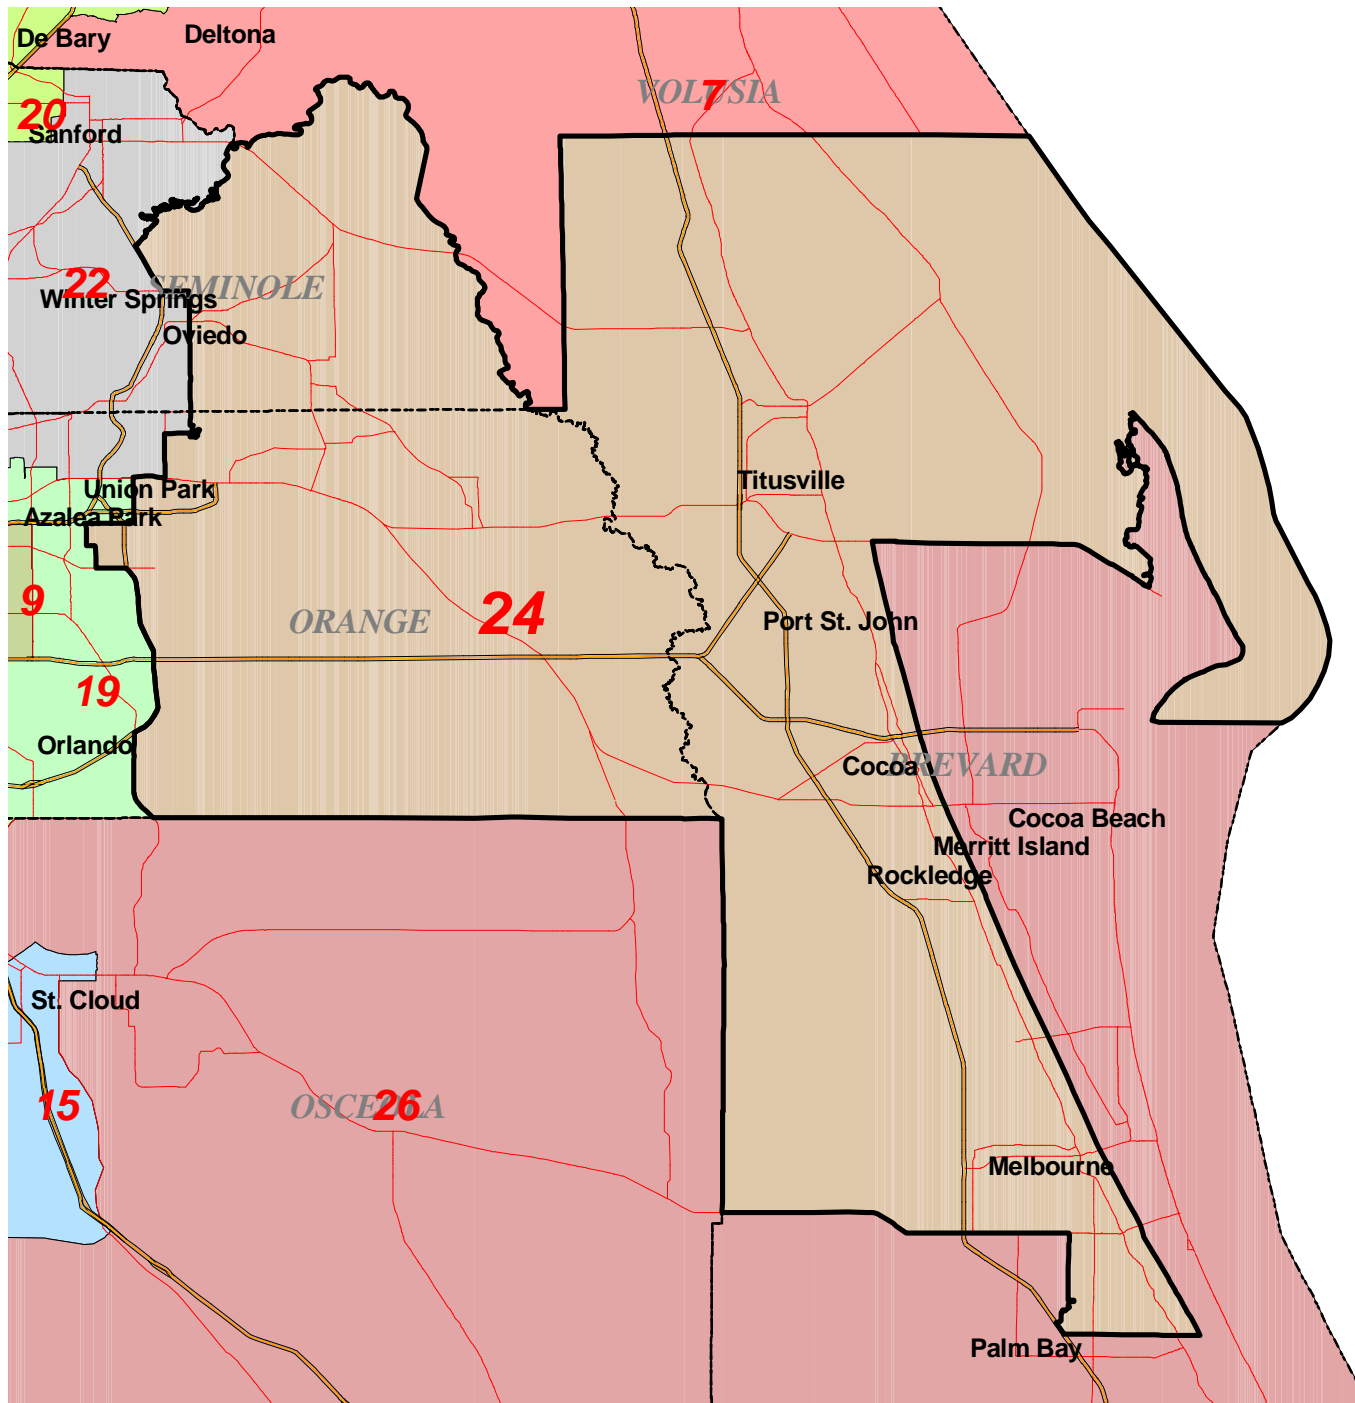

HJR1987 (2002 Senate), District 24

18 District Number
--- County Boundary
--- Expressways
--- Arterials

House Redistricting Committee
House Office Building 203
Tallahassee, FL 32399
850-488-3928
3/27/2002